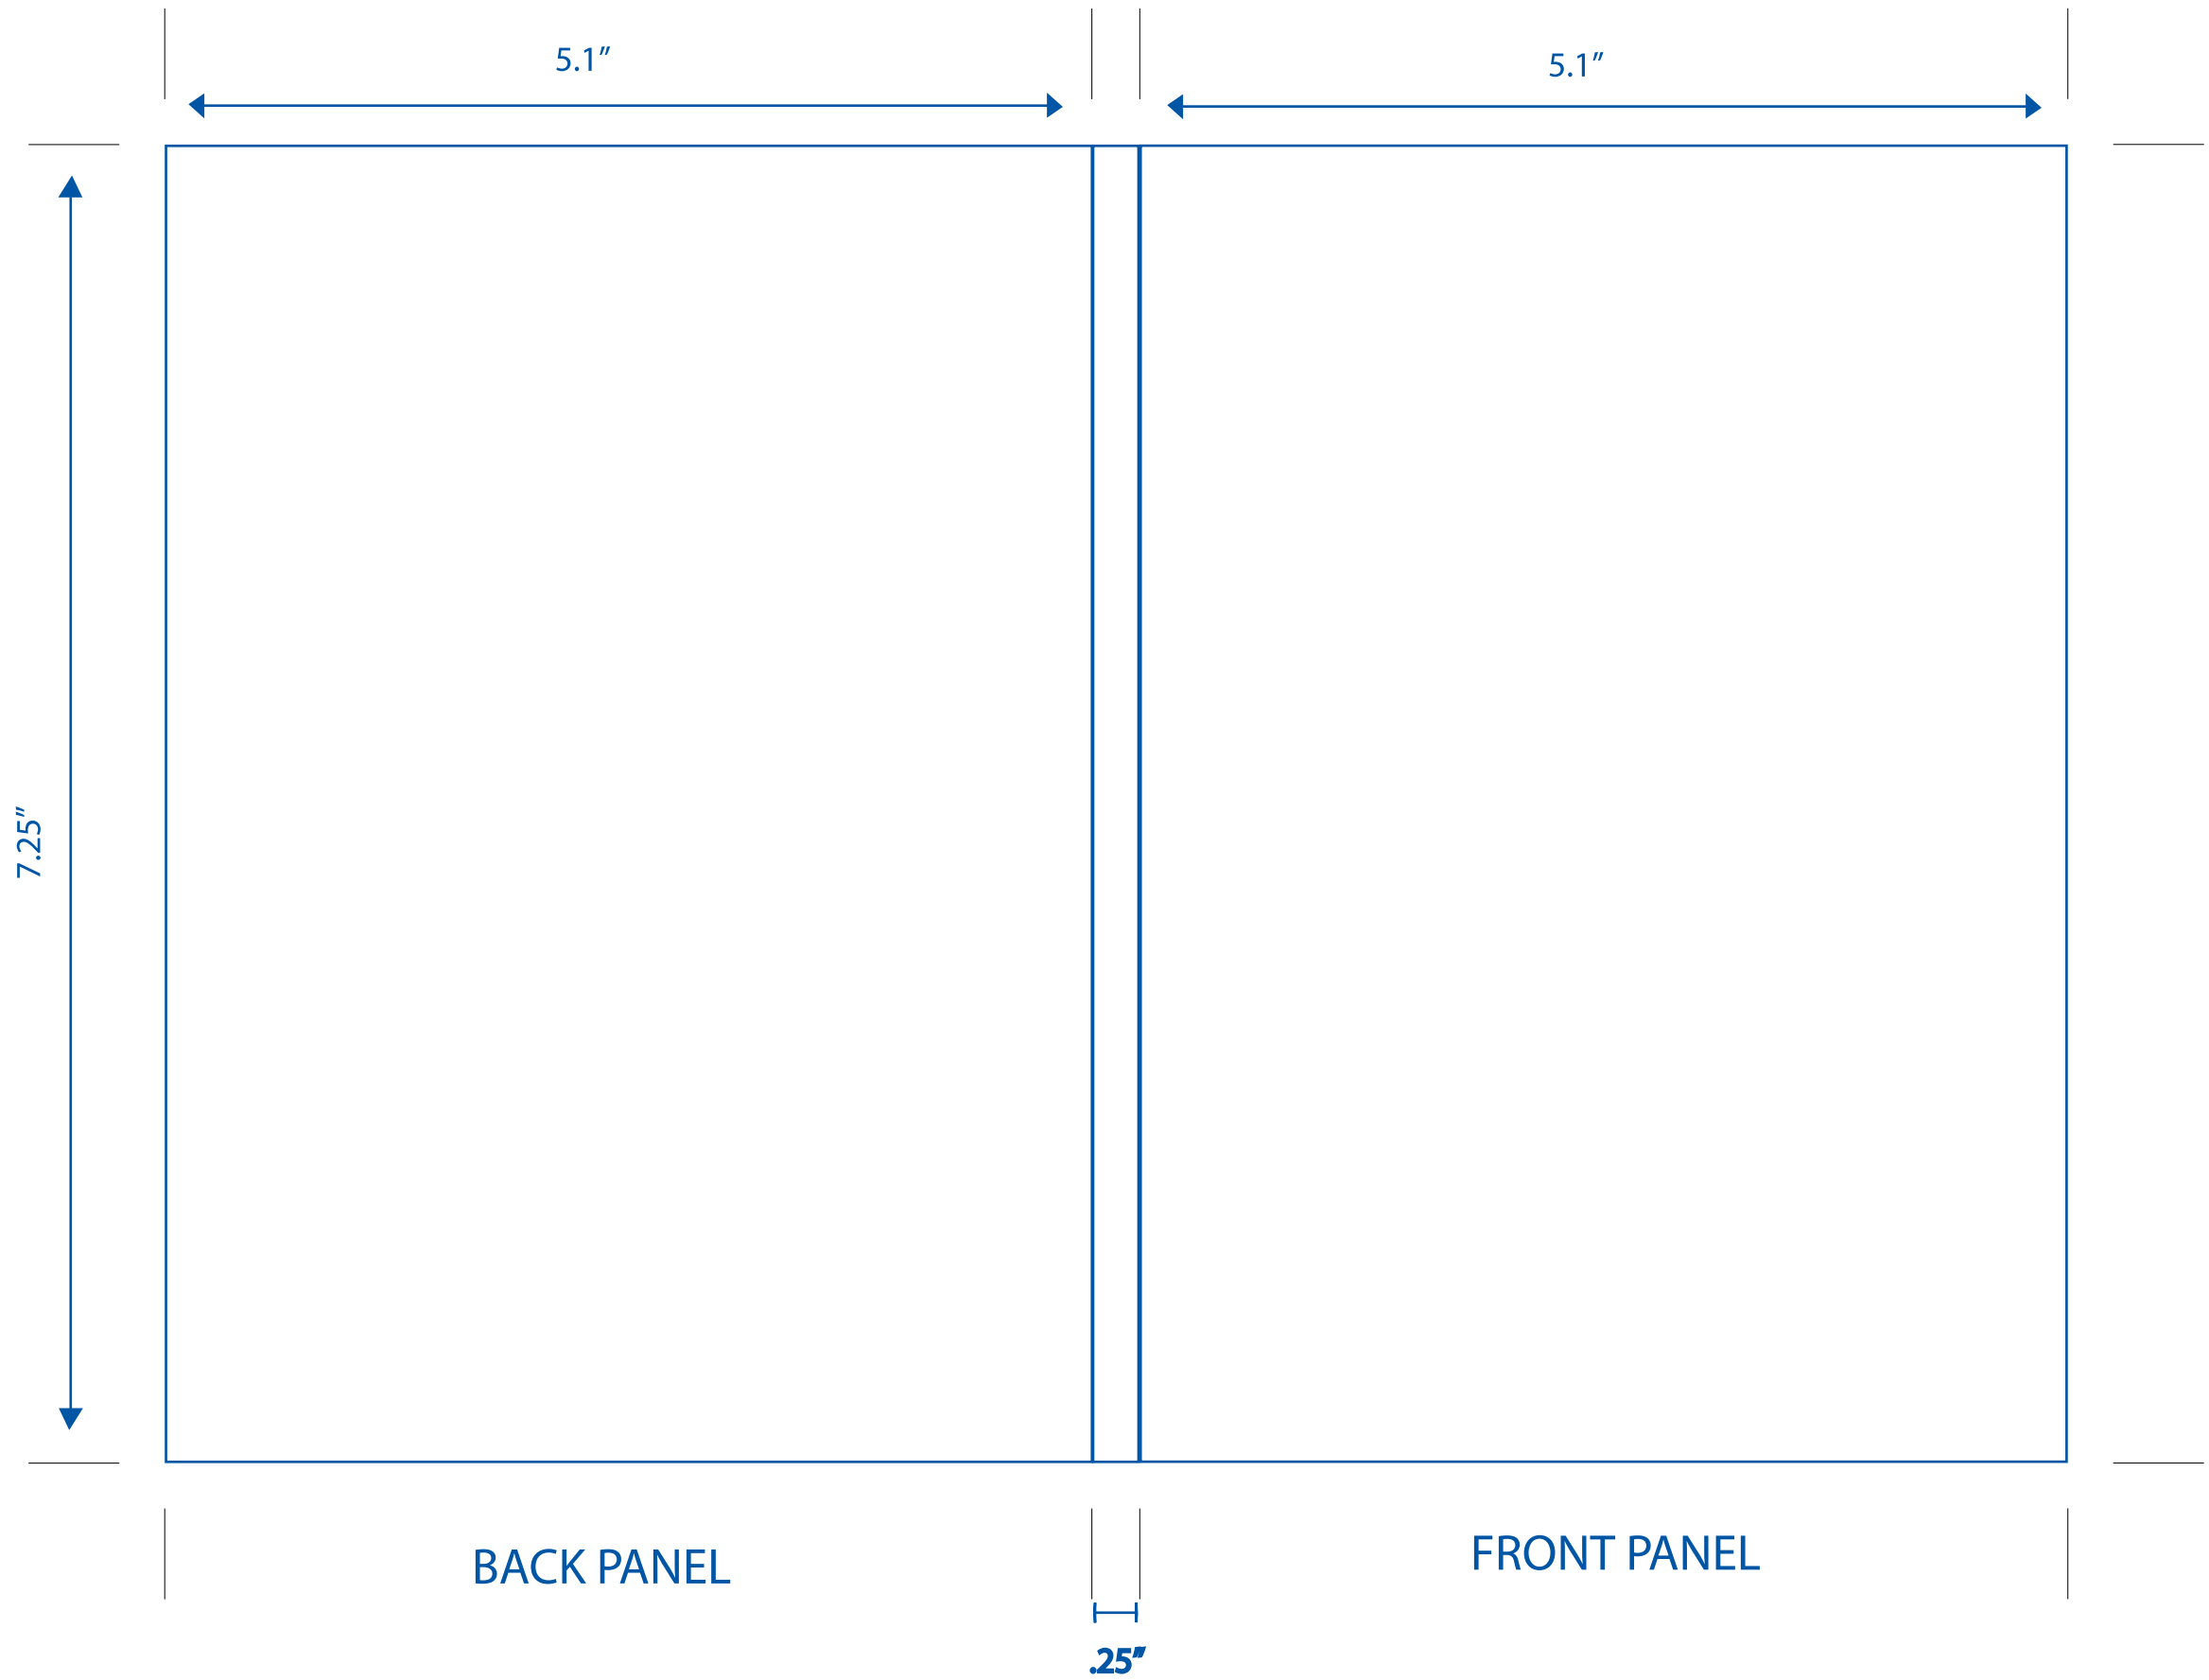

NEW DVD-SLIMLINE TRAPSHEET

* ADD .125 BLEED ALL AROUND FOR CUTTING PURPOSES